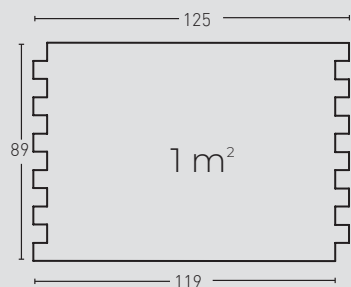

Brick LADRILLO OLD BRITISH

ACABADOS / FINISHES

556
Antracita / Anthracite

557
Gris Combinado / Two Tone Grey

MEDIDAS / MEASUREMENTS

PRODUCTO PRODUCT	COD.	DESCRIPCIÓN DESCRIPTION	KG			PR PURSTONE	HD COMPACTO
PR HD PURSTONE COMPACTO	556	Panel Lad. Old British Antracita	PR:6-7kg / HD:15-20kg	PR:5un / HD:25un	PR:60un / HD:25un		