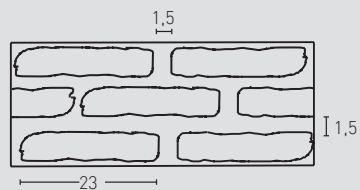

Brick LADRILLO OLD BRITISH

ACABADOS / FINISHES

556
Antracita / Anthracite

557
Gris Combinado / Two Tone Grey

MEDIDAS / MEASUREMENTS

PRODUCTO PRODUCT	COD.	DESCRIPCIÓN DESCRIPTION	KG			PR PURSTONE	HD COMPACTO
PR HD PURSTONE COMPACTO	556	Panel Lad. Old British Antracita	PR:6-7kg / HD:15-20kg	PR:5un / HD:25un	PR:60un / HD:25un		